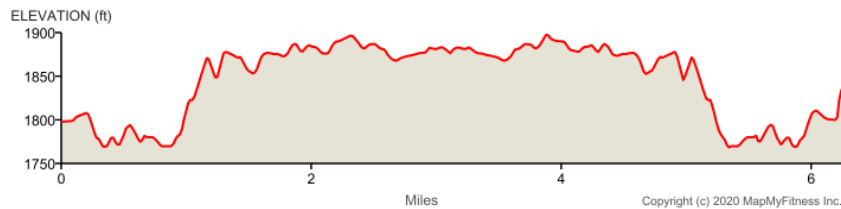

# The Split 10k COVID course

Distance: 6.26 mi

Elevation Gain: 234 ft

Elevation Max: 1,898 ft

## Notes

- 0.00 mi** Head east on Centennial Trail toward N Elm St
- 
- 0.48 mi** Take the pedestrian overpass
- 
- 0.64 mi** Head east on Centennial Trail
- 
- 0.87 mi** Head northeast on Centennial Trail toward W Bridge Ave/W Summit Pkwy
- 
- 0.99 mi** Turn right onto W Bridge Ave/W Summit Pkwy
- 
- 1.03 mi** Turn left onto N Lincoln St
- 
- 1.08 mi** Head north on N Lincoln St toward W Broadway Ave
- 
- 1.16 mi** Turn right onto W Broadway Ave Destination will be on the left
- 
- 1.22 mi** Head east on W Broadway Ave toward N Post St
- 
- 1.23 mi** Slight left onto N Post St
- 
- 1.30 mi** Turn right onto W Mallon Ave
- 
- 1.33** Head east on W Mallon Ave