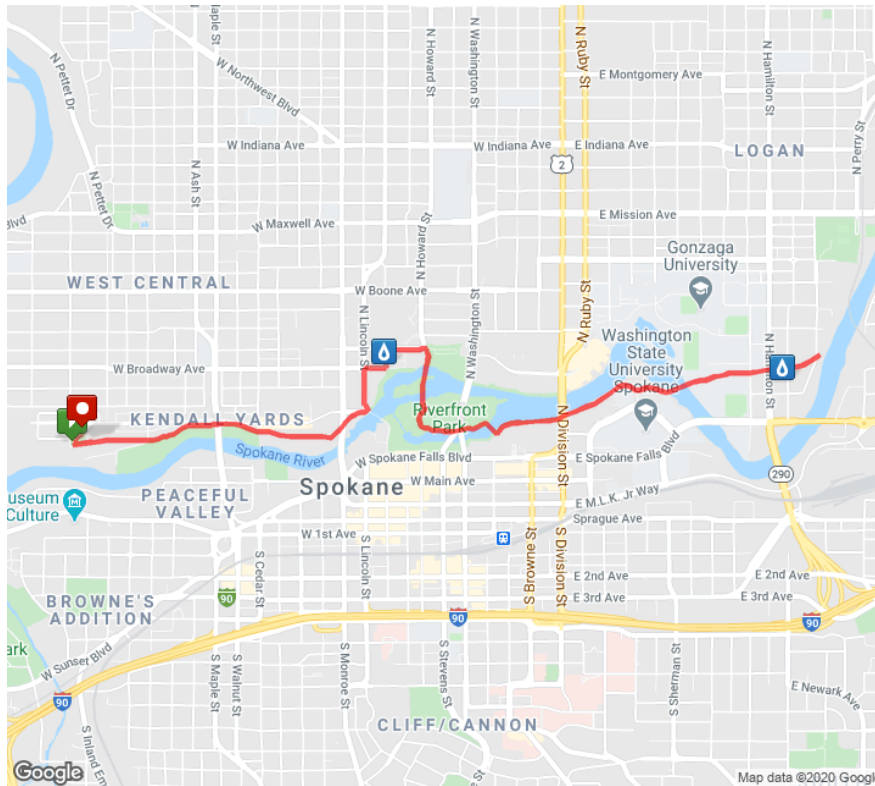

# The Split 10k COVID course

Distance: 6.26 mi

Elevation Gain: 234 ft

Elevation Max: 1,898 ft

## Notes

- 0.00 mi** Head east on Centennial Trail toward N Elm St
- 
- 0.48 mi** Take the pedestrian overpass
- 
- 0.64 mi** Head east on Centennial Trail
- 
- 0.87 mi** Head northeast on Centennial Trail toward W Bridge Ave/W Summit Pkwy
- 
- 0.99 mi** Turn right onto W Bridge Ave/W Summit Pkwy
- 
- 1.03 mi** Turn left onto N Lincoln St
- 
- 1.08 mi** Head north on N Lincoln St toward W Broadway Ave
- 
- 1.16 mi** Turn right onto W Broadway Ave Destination will be on the left
- 
- 1.22 mi** Head east on W Broadway Ave toward N Post St
- 
- 1.23 mi** Slight left onto N Post St
- 
- 1.30 mi** Turn right onto W Mallon Ave
- 
- 1.33** Head east on W Mallon Ave

<b>mi</b>	toward N Howard St
<b>1.42 mi</b>	Turn right onto N Howard St
<b>1.43 mi</b>	Turn right to stay on N Howard St
<b>1.45 mi</b>	Slight right to stay on N Howard St
<b>1.63 mi</b>	Turn right to stay on N Howard St Destination will be on the left
<b>1.75 mi</b>	Head east
<b>1.79 mi</b>	Slight right
<b>1.80 mi</b>	Slight right toward King Cole Way
<b>1.92 mi</b>	Turn right onto King Cole Way
<b>1.97 mi</b>	Turn left onto Centennial Trail
<b>2.01 mi</b>	Slight right to stay on Centennial Trail
<b>2.27 mi</b>	Continue straight to stay on Centennial Trail

**2.40 mi** Head northeast on Centennial Trail Destination will be on the right

---

**2.47 mi** Head east on Centennial Trail

---

**3.10 mi** Head southwest on Centennial Trail toward N Superior St

---

**3.51 mi** Slight left to stay on Centennial Trail