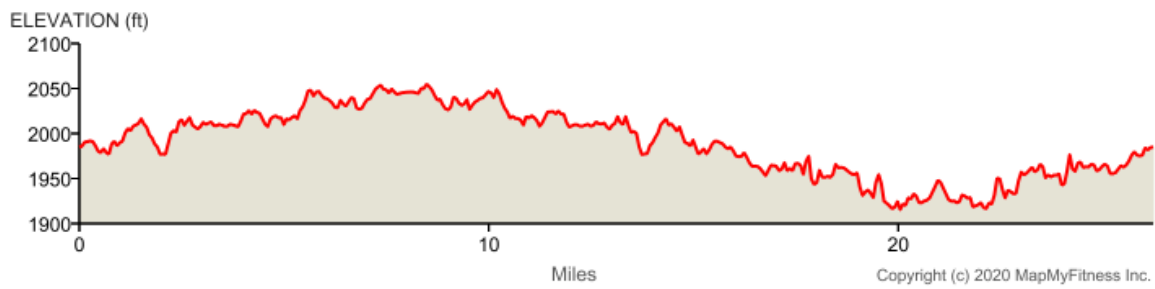

windermere marathon covid course

Distance: 26.23 mi

Elevation Gain: 462 ft

Elevation Max: 2,055 ft

Notes

0.00 mi Direct/offroad route segment

0.00 mi Head east on Centennial Trail Destination will be on the left