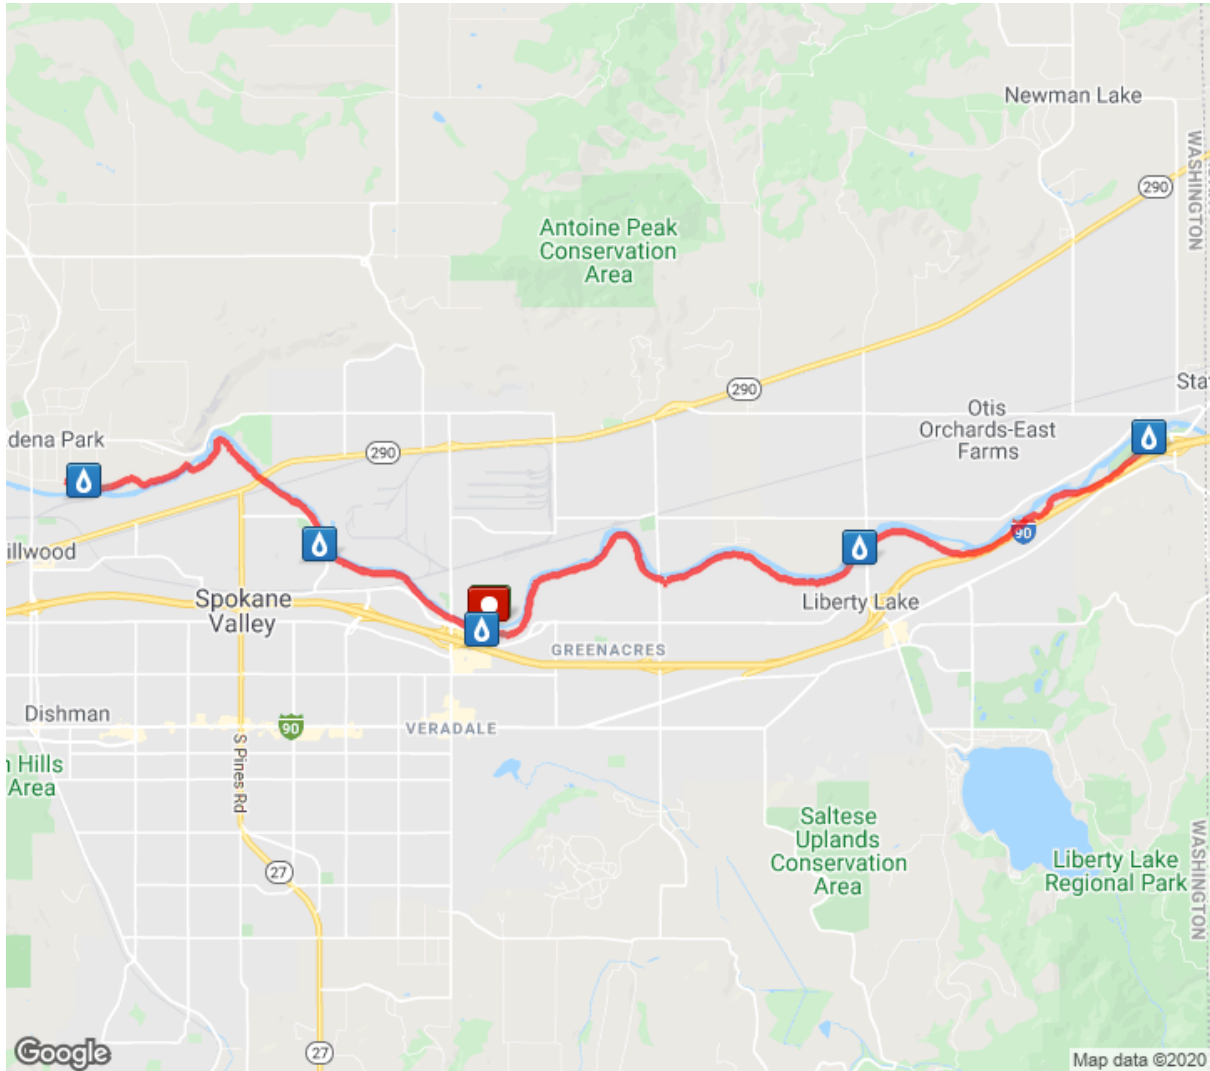

windermere marathon covid course

Distance: 26.23 mi

Elevation Gain: 462 ft

Elevation Max: 2,055 ft

Notes

0.00 mi Direct/offroad route segment

0.00 mi Head east on Centennial Trail Destination will be on the left