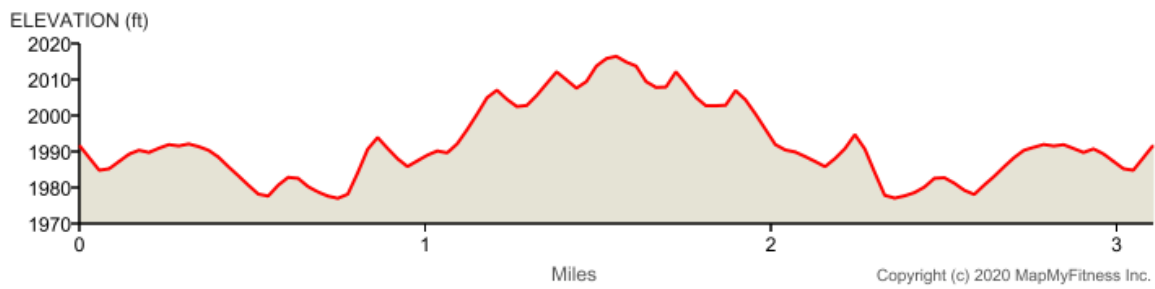

Windermere 5k COVID Course

Distance: 3.11 mi

Elevation Gain: 49 ft

Elevation Max: 2,017 ft

Notes

0.00 mi Direct/offroad route segment

0.00 mi Head east on Centennial Trail Destination will be on the left

0.88 mi	Head east on Centennial Trail Destination will be on the right
1.48 mi	Head southwest on Centennial Trail
2.09 mi	Head west on Centennial Trail
2.97 mi	Direct/offroad route segment
2.97 mi	Destination