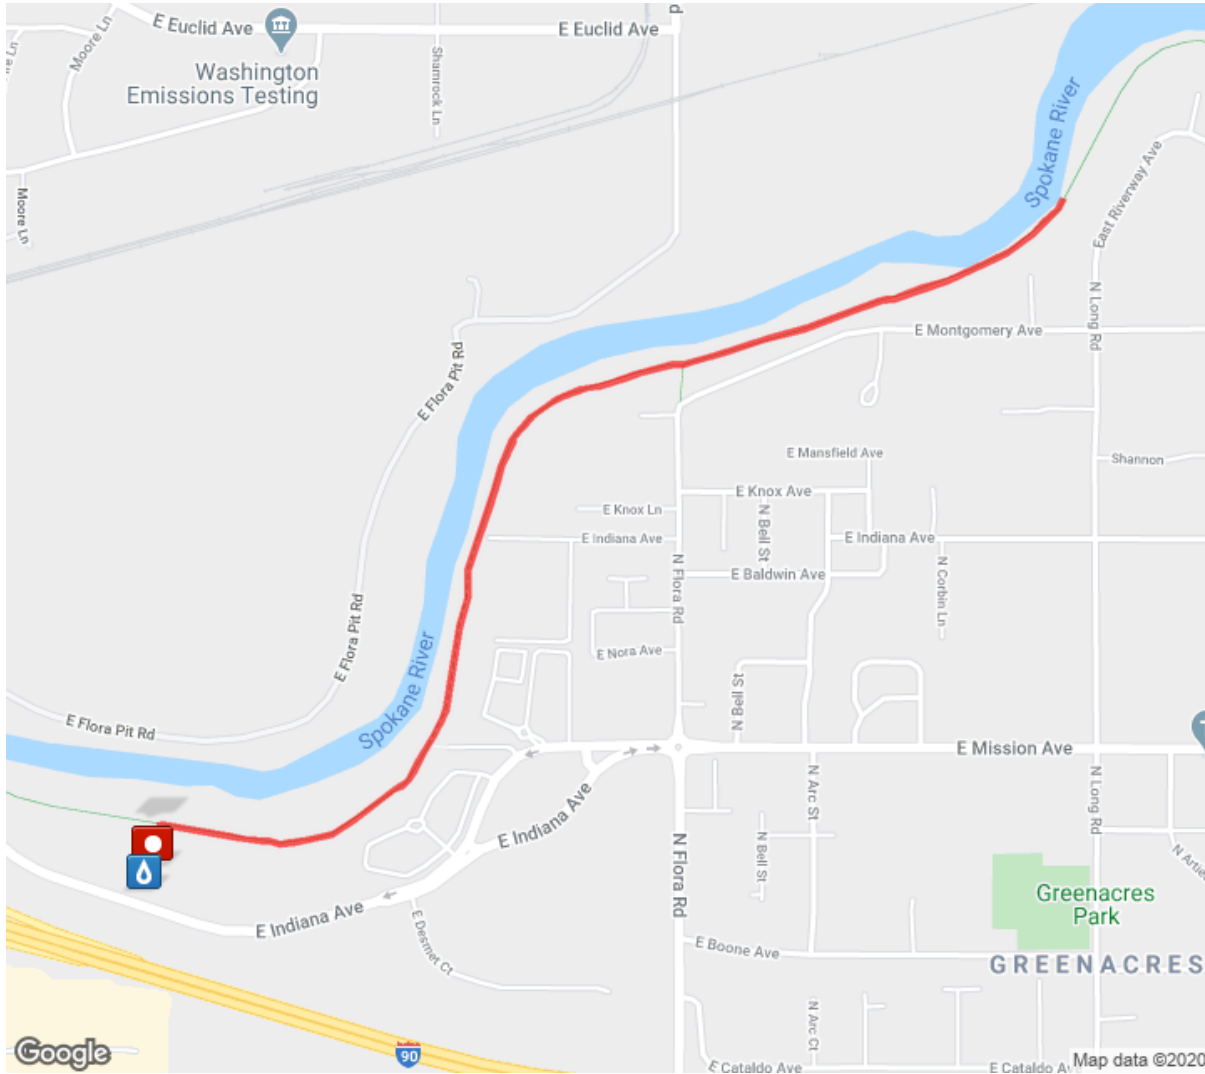

Windermere 5k COVID Course

Distance: 3.11 mi

Elevation Gain: 49 ft

Elevation Max: 2,017 ft

Notes

0.00 mi Direct/offroad route segment

0.00 mi Head east on Centennial Trail Destination will be on the left

0.88 mi	Head east on Centennial Trail Destination will be on the right
1.48 mi	Head southwest on Centennial Trail
2.09 mi	Head west on Centennial Trail
2.97 mi	Direct/offroad route segment
2.97 mi	Destination