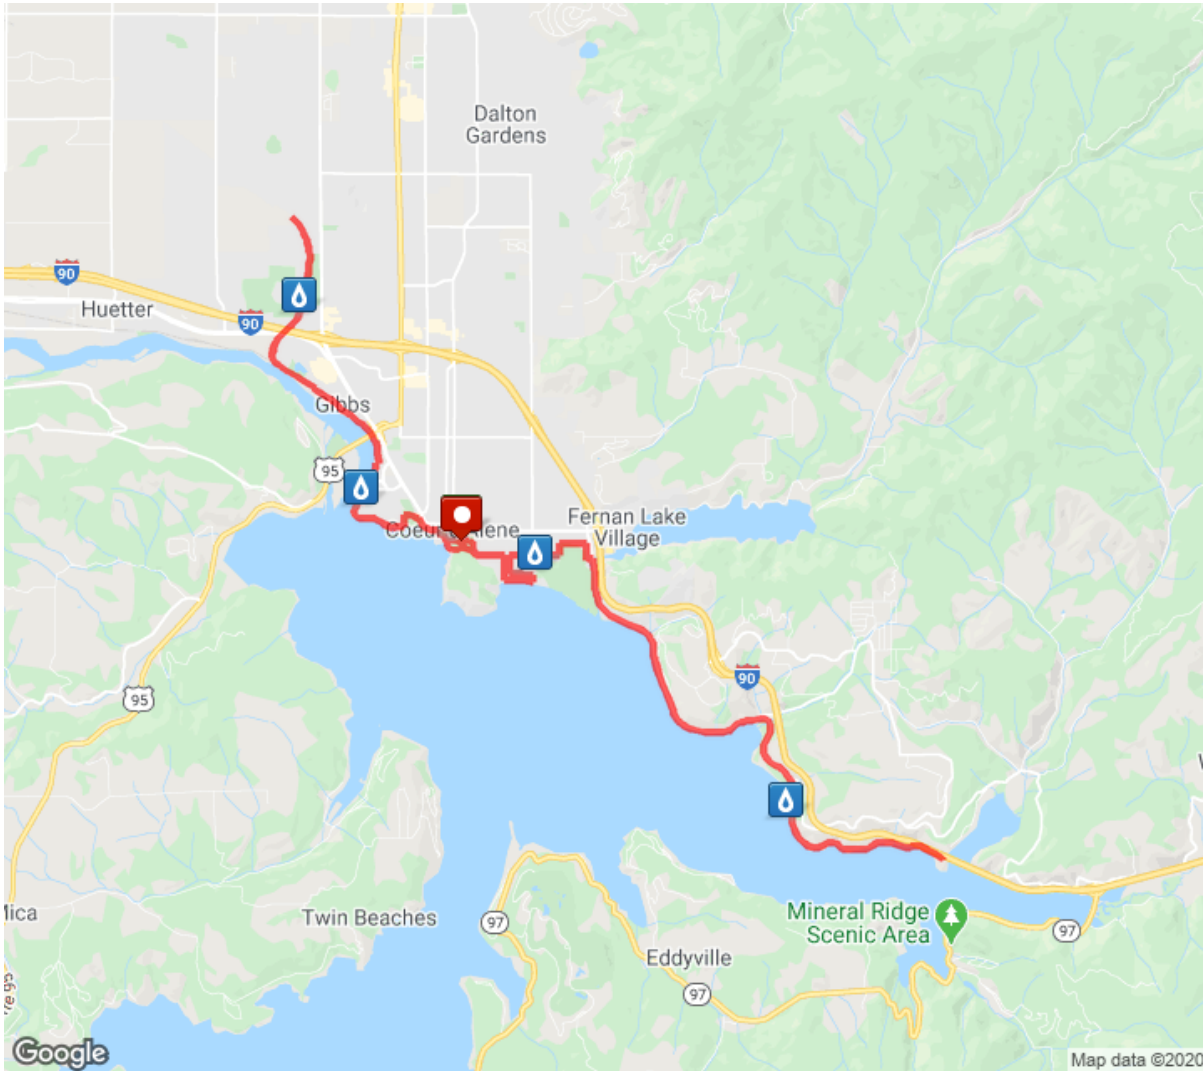

Coeur d'Alene Marathon COVID course

Distance: 26.30 mi

Elevation Gain: 1,211 ft

Elevation Max: 2,298 ft

Notes

0.00 Direct/offroad route segment
mi

0.00 Direct/offroad route segment

mi	
0.00 mi	Head east on N Idaho Centennial Trail
0.18 mi	Direct/offroad route segment
0.18 mi	Direct/offroad route segment
0.18 mi	Direct/offroad route segment
0.18 mi	Direct/offroad route segment
0.18 mi	Head east on E Young Ave toward S 9th St
0.40 mi	Head south on S 11th St toward E Pine Ave
0.64 mi	Turn left onto E Lakeshore Dr
0.65 mi	Head east on E Lakeshore Dr toward S 12th St
0.96 mi	Head north on E Lakeshore Dr toward S 15th St
0.98 mi	Turn left onto S 15th St
1.00 mi	Continue onto E Ash Ave
1.20 mi	Turn right onto S 12th St
1.22 mi	Head north on S 12th St toward E Mountain Ave
1.37 mi	Turn right onto E Young Ave
1.46 mi	Head east on E Young Ave toward S Dollar St
1.86 mi	Turn left onto S 19th St Destination will be on the right
1.93 mi	Head north on S 19th St toward N Idaho Centennial Trail
1.97 mi	Turn right onto N Idaho Centennial Trail
2.21 mi	Turn right onto S 23rd St Destination will be on the left
2.30 mi	Head south on S 23rd St toward E Ashton Rd
2.37 mi	Turn left onto E Ashton Rd