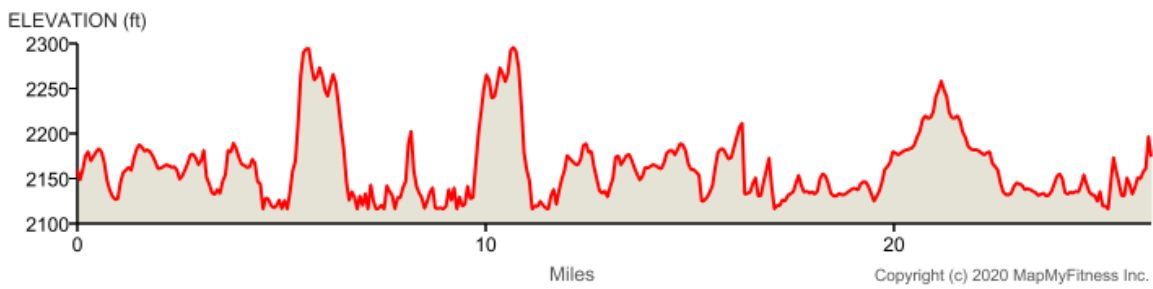

Coeur d'Alene Marathon COVID course

Distance: 26.30 mi

Elevation Gain: 1,211 ft

Elevation Max: 2,298 ft

Notes

0.00 Direct/offroad route segment
mi

0.00 Direct/offroad route segment

mi	
0.00 mi	Head east on N Idaho Centennial Trail
0.18 mi	Direct/offroad route segment
0.18 mi	Direct/offroad route segment
0.18 mi	Direct/offroad route segment
0.18 mi	Direct/offroad route segment
0.18 mi	Head east on E Young Ave toward S 9th St
0.40 mi	Head south on S 11th St toward E Pine Ave
0.64 mi	Turn left onto E Lakeshore Dr
0.65 mi	Head east on E Lakeshore Dr toward S 12th St
0.96 mi	Head north on E Lakeshore Dr toward S 15th St
0.98 mi	Turn left onto S 15th St
1.00 mi	Continue onto E Ash Ave
1.20 mi	Turn right onto S 12th St
1.22 mi	Head north on S 12th St toward E Mountain Ave
1.37 mi	Turn right onto E Young Ave
1.46 mi	Head east on E Young Ave toward S Dollar St
1.86 mi	Turn left onto S 19th St Destination will be on the right
1.93 mi	Head north on S 19th St toward N Idaho Centennial Trail
1.97 mi	Turn right onto N Idaho Centennial Trail
2.21 mi	Turn right onto S 23rd St Destination will be on the left
2.30 mi	Head south on S 23rd St toward E Ashton Rd
2.37 mi	Turn left onto E Ashton Rd