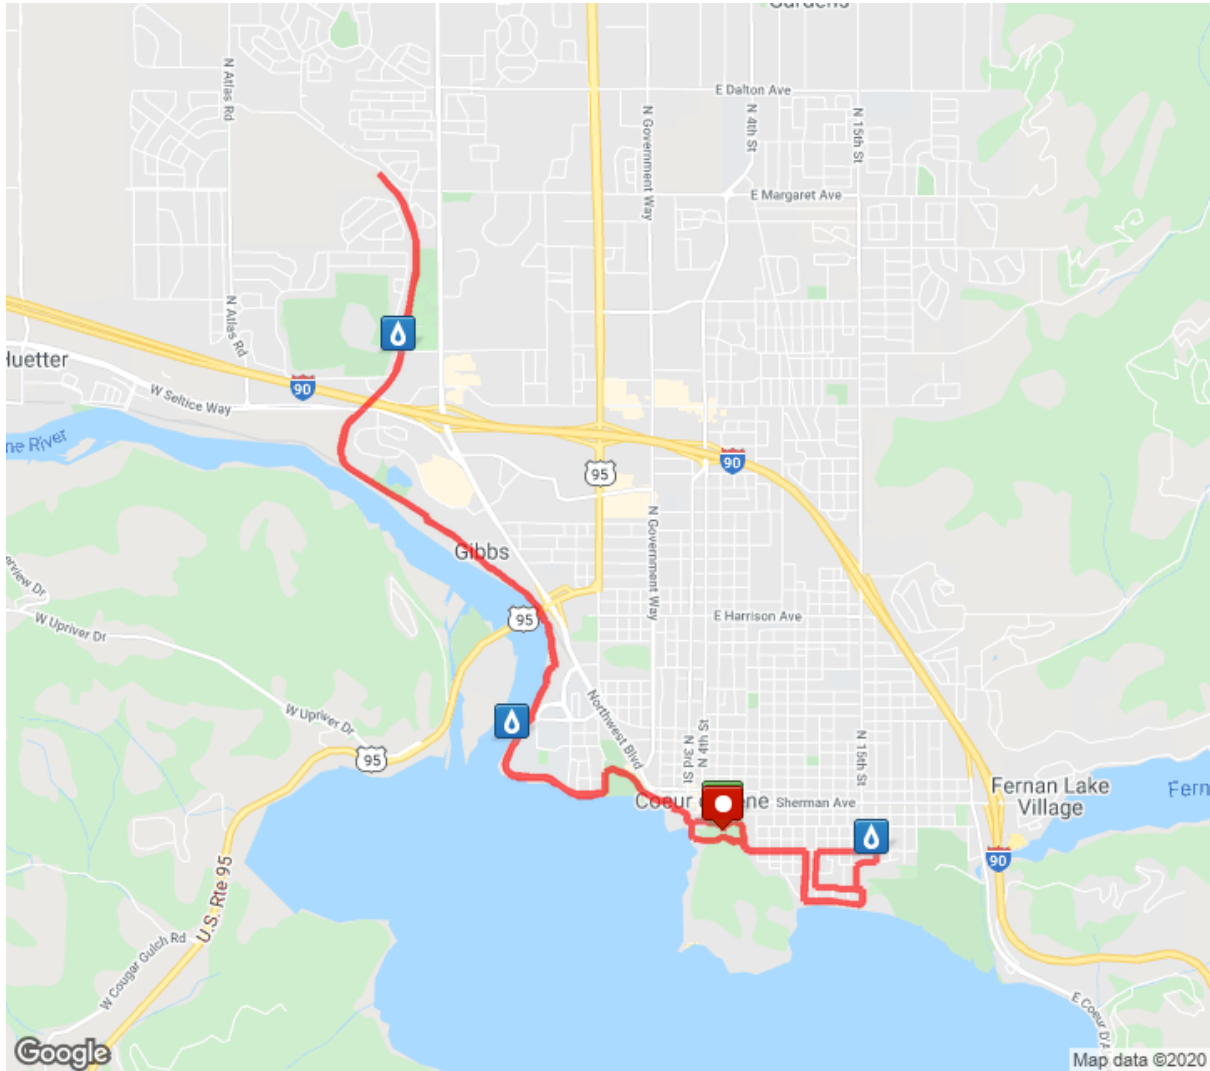

Coeur d'Alene Half Marathon COVID course

Distance: 13.23 mi

Elevation Gain: 531 ft

Elevation Max: 2,261 ft

Notes

0.00 Direct/offroad route segment
mi

0.00 Direct/offroad route segment

mi	
0.00 mi	Head east on N Idaho Centennial Trail
0.17 mi	Direct/offroad route segment
0.17 mi	Direct/offroad route segment
0.17 mi	Direct/offroad route segment
0.17 mi	Direct/offroad route segment
0.17 mi	Direct/offroad route segment
0.17 mi	Direct/offroad route segment
0.17 mi	Direct/offroad route segment
0.17 mi	Head east on E Young Ave toward S 9th St
0.40 mi	Turn right onto S 11th St
0.43 mi	Head south on S 11th St toward E Pine Ave
0.63 mi	Turn left onto E Lakeshore Dr
0.67 mi	Head east on E Lakeshore Dr toward S 12th St
0.94 mi	Head north on E Lakeshore Dr toward S 15th St
0.97 mi	Turn left onto S 15th St
1.00 mi	Continue onto E Ash Ave
1.16 mi	Head west on E Ash Ave toward S 12th St
1.19 mi	Turn right onto S 12th St Destination will be on the right
1.24 mi	Head north on S 12th St toward E Mountain Ave
1.37 mi	Turn right onto E Young Ave
1.50 mi	Head east on E Young Ave toward S 14th St
1.65 mi	Head east on E Young Ave toward S 16th St