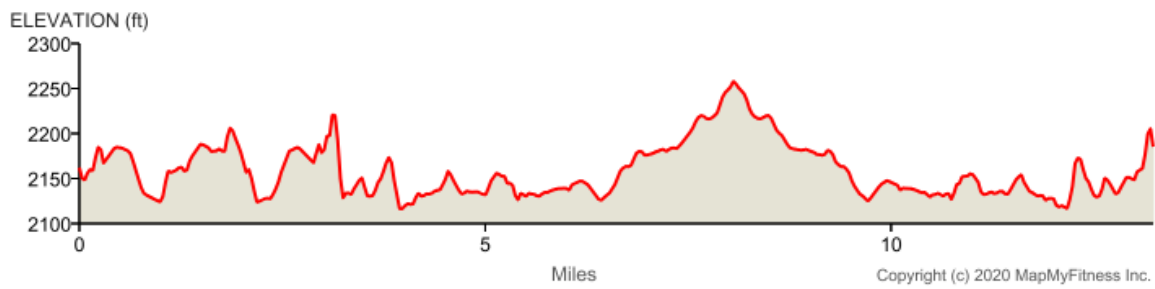

Coeur d'Alene Half Marathon COVID course

Distance: 13.23 mi

Elevation Gain: 531 ft

Elevation Max: 2,261 ft

Notes

0.00 Direct/offroad route segment
mi

0.00 Direct/offroad route segment

mi	
0.00 mi	Head east on N Idaho Centennial Trail
0.17 mi	Direct/offroad route segment
0.17 mi	Direct/offroad route segment
0.17 mi	Direct/offroad route segment
0.17 mi	Direct/offroad route segment
0.17 mi	Direct/offroad route segment
0.17 mi	Direct/offroad route segment
0.17 mi	Direct/offroad route segment
0.17 mi	Head east on E Young Ave toward S 9th St
0.40 mi	Turn right onto S 11th St
0.43 mi	Head south on S 11th St toward E Pine Ave
0.63 mi	Turn left onto E Lakeshore Dr
0.67 mi	Head east on E Lakeshore Dr toward S 12th St
0.94 mi	Head north on E Lakeshore Dr toward S 15th St
0.97 mi	Turn left onto S 15th St
1.00 mi	Continue onto E Ash Ave
1.16 mi	Head west on E Ash Ave toward S 12th St
1.19 mi	Turn right onto S 12th St Destination will be on the right
1.24 mi	Head north on S 12th St toward E Mountain Ave
1.37 mi	Turn right onto E Young Ave
1.50 mi	Head east on E Young Ave toward S 14th St
1.65 mi	Head east on E Young Ave toward S 16th St