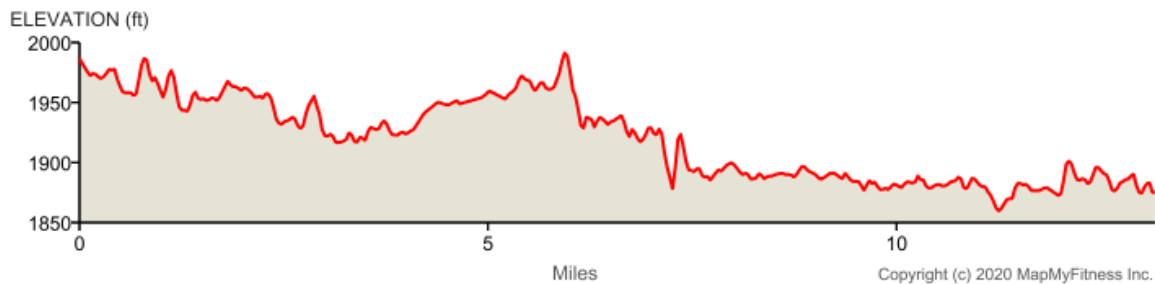

Windermere Half Marathon Riverfront Finish

Distance: 13.17 mi

Elevation Gain: 203 ft

Elevation Max: 1,992 ft

Notes

Actual pathways may vary slightly on race day to create safest route Actual distance will be 13.1094 miles

0.00 mi Head east on E Pincroft Way toward Mirabeau Pkwy

0.42 mi	Turn left onto Mirabeau Pkwy
0.49 mi	Slight right to stay on Mirabeau Pkwy Destination will be on the right
0.85 mi	Head south on Mirabeau Pkwy
0.94 mi	Turn left toward Centennial Trail @ Mirabeau Trailhead
0.98 mi	Turn right toward Centennial Trail
1.00 mi	Turn left onto Centennial Trail
1.09 mi	Head northwest on Centennial Trail
1.16 mi	Slight right to stay on Centennial Trail
2.49 mi	Head west on Centennial Trail
3.12 mi	Head southwest on Centennial Trail
4.00 mi	Head west on Centennial Trail
4.11 mi	Continue onto E Maringo Dr crossing Argonne with Sheriff support
5.44 mi	Head northeast on N Maringo Dr toward E Upriver Dr
5.63 mi	Turn left onto E Upriver Dr
5.90 mi	Slight left toward Centennial Trail
5.99 mi	Continue onto Centennial Trail
7.68 mi	Head southwest on Centennial Trail
9.17 mi	Head west on Centennial Trail toward E Upriver Dr
10.57 mi	Turn left onto E Upriver Dr
10.64 mi	Head southwest on E Upriver Dr toward Centennial Trail
10.77 mi	Slight left onto Centennial Trail
10.84 mi	Head south on Centennial Trail
10.85 mi	Turn right to stay on Centennial Trail
10.94 mi	Slight left to stay on Centennial Trail
11.15 mi	Head south on Centennial Trail toward N Superior St
11.67 mi	Turn left onto N Cincinnati St
11.83 mi	Turn right onto E Spokane Falls Blvd
11.83 mi	Head west on E Spokane Falls Blvd
12.08 mi	Turn right onto N Riverpoint Blvd
12.26 mi	Turn right
12.29 mi	Head northwest toward Centennial Trail
12.32 mi	Turn left onto Centennial Trail
12.96 mi	Head west on Centennial Trail toward N Howard St