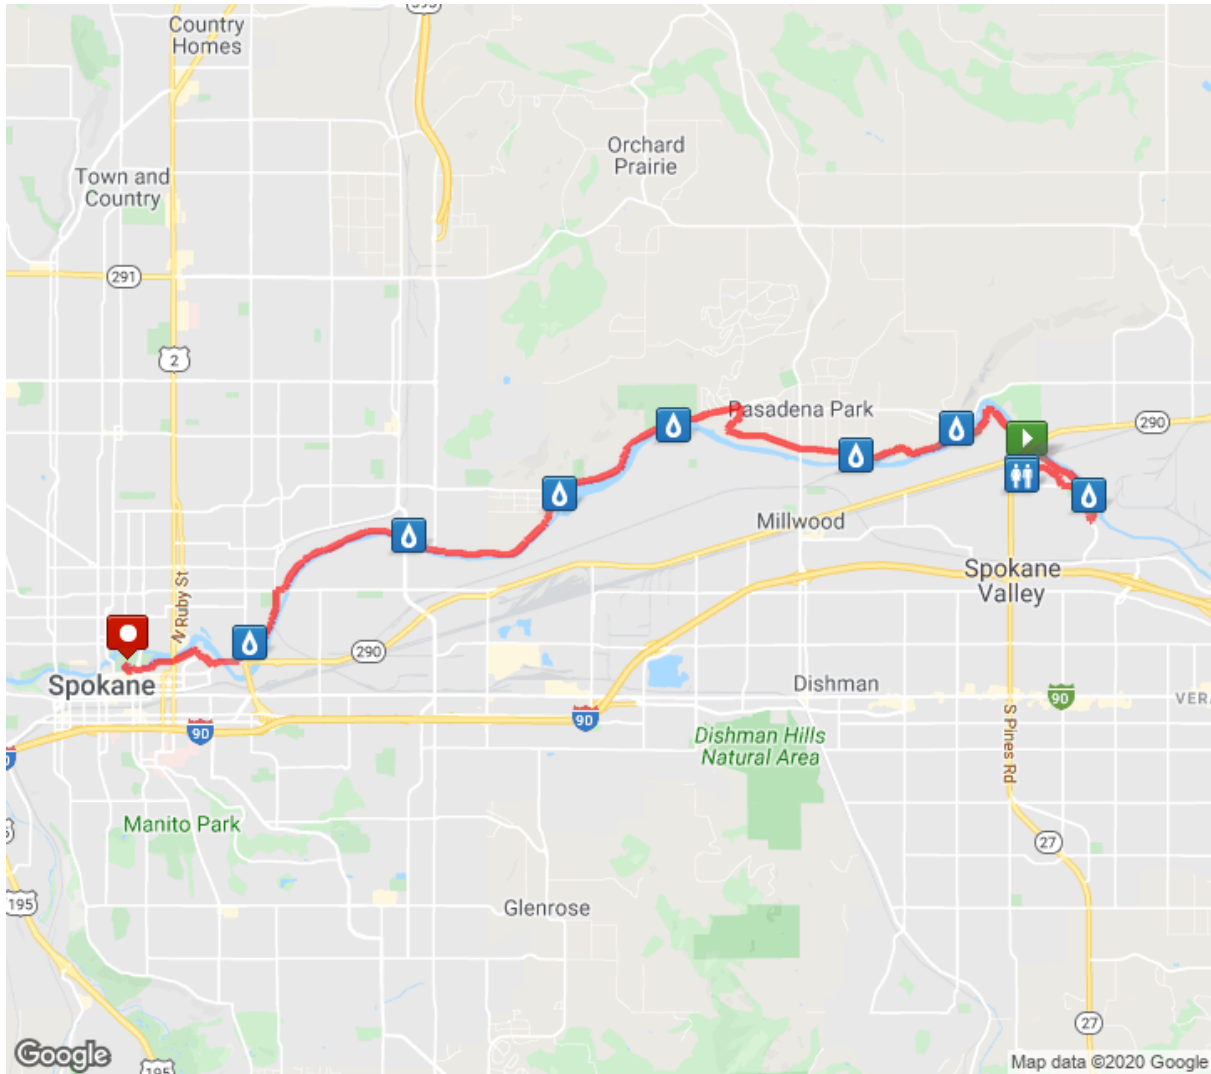

Windermere Half Marathon Riverfront Finish

Distance: 13.17 mi

Elevation Gain: 203 ft

Elevation Max: 1,992 ft

Notes

Actual pathways may vary slightly on race day to create safest route Actual distance will be 13.1094 miles

0.00 mi Head east on E Pincroft Way toward Mirabeau Pkwy

0.42 mi	Turn left onto Mirabeau Pkwy
0.49 mi	Slight right to stay on Mirabeau Pkwy Destination will be on the right
0.85 mi	Head south on Mirabeau Pkwy
0.94 mi	Turn left toward Centennial Trail @ Mirabeau Trailhead
0.98 mi	Turn right toward Centennial Trail
1.00 mi	Turn left onto Centennial Trail
1.09 mi	Head northwest on Centennial Trail
1.16 mi	Slight right to stay on Centennial Trail
2.49 mi	Head west on Centennial Trail
3.12 mi	Head southwest on Centennial Trail
4.00 mi	Head west on Centennial Trail
4.11 mi	Continue onto E Maringo Dr crossing Argonne with Sheriff support
5.44 mi	Head northeast on N Maringo Dr toward E Upriver Dr
5.63 mi	Turn left onto E Upriver Dr
5.90 mi	Slight left toward Centennial Trail
5.99 mi	Continue onto Centennial Trail
7.68 mi	Head southwest on Centennial Trail
9.17 mi	Head west on Centennial Trail toward E Upriver Dr
10.57 mi	Turn left onto E Upriver Dr
10.64 mi	Head southwest on E Upriver Dr toward Centennial Trail
10.77 mi	Slight left onto Centennial Trail
10.84 mi	Head south on Centennial Trail
10.85 mi	Turn right to stay on Centennial Trail
10.94 mi	Slight left to stay on Centennial Trail
11.15 mi	Head south on Centennial Trail toward N Superior St
11.67 mi	Turn left onto N Cincinnati St
11.83 mi	Turn right onto E Spokane Falls Blvd
11.83 mi	Head west on E Spokane Falls Blvd
12.08 mi	Turn right onto N Riverpoint Blvd
12.26 mi	Turn right
12.29 mi	Head northwest toward Centennial Trail
12.32 mi	Turn left onto Centennial Trail
12.96 mi	Head west on Centennial Trail toward N Howard St