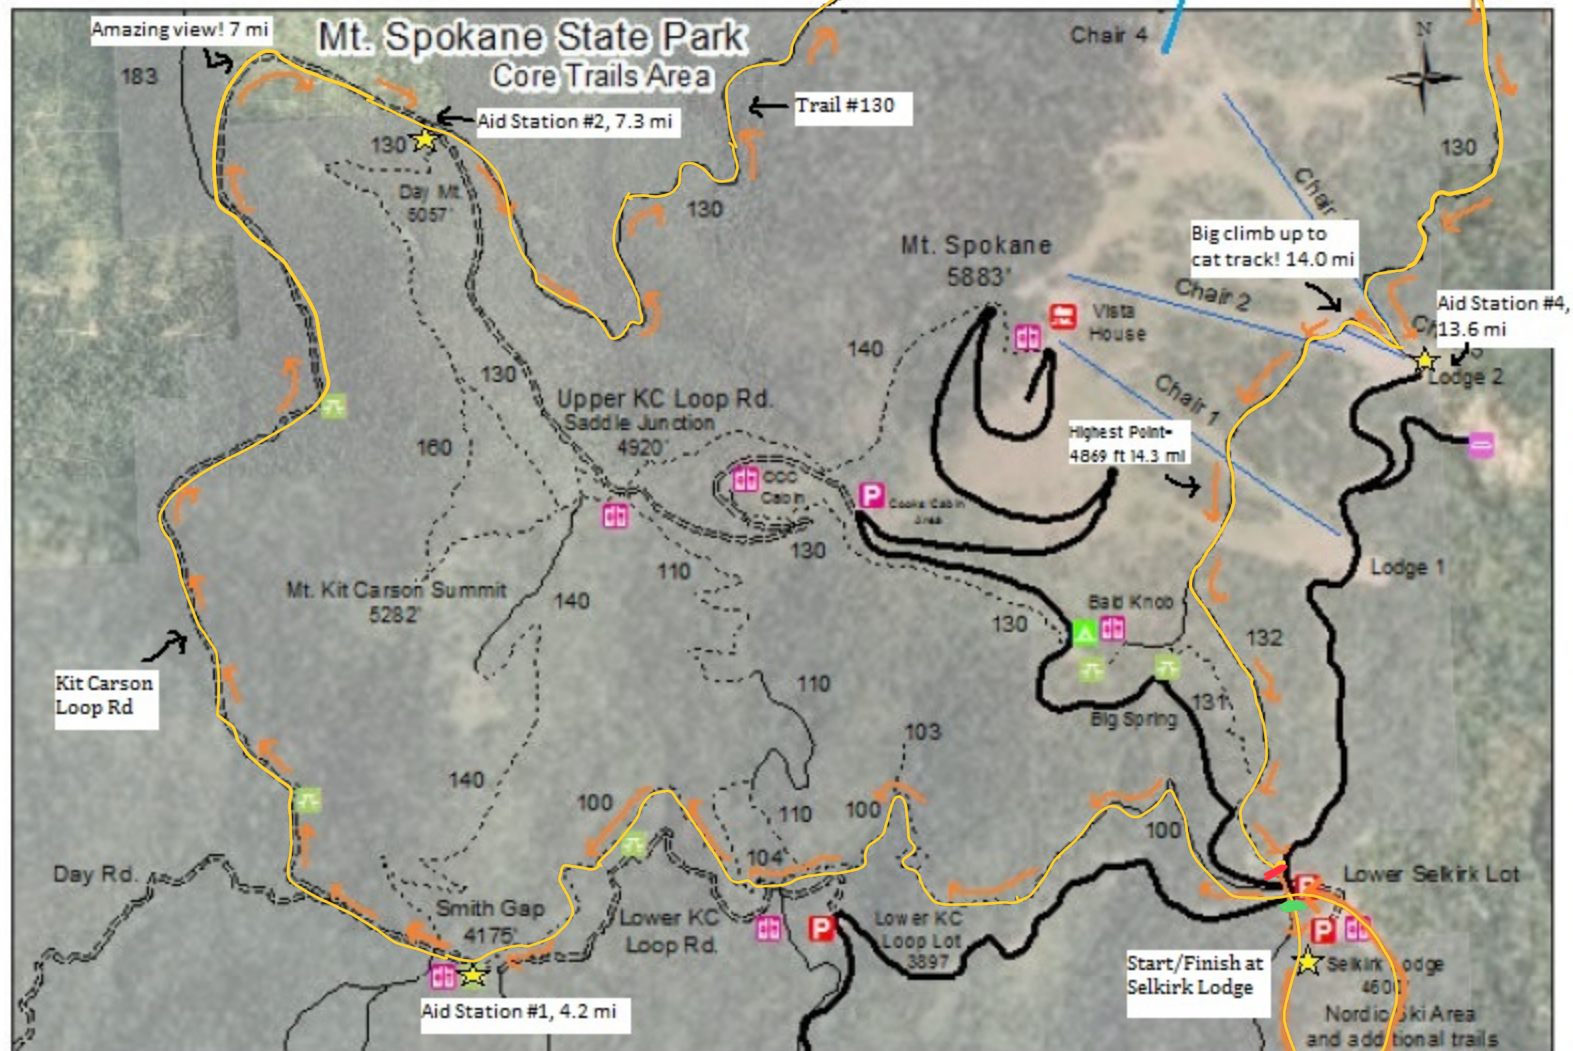

WILD MOOSE CHASE 25k COURSE

15.7 mi (25.3k)

Highest Pt= 4869 ft (14.3 mi)

Lowest Pt= 3697 ft (11.0 mi)

Aid Stations= at miles 4.2, 7.3, 11.0, 13.7

[not to scale] -->

7/27/2013

Start at Selkirk Lodge. Run out Brian's Hill, left on Linder Rd, and down through the lower parking lot to trail 100